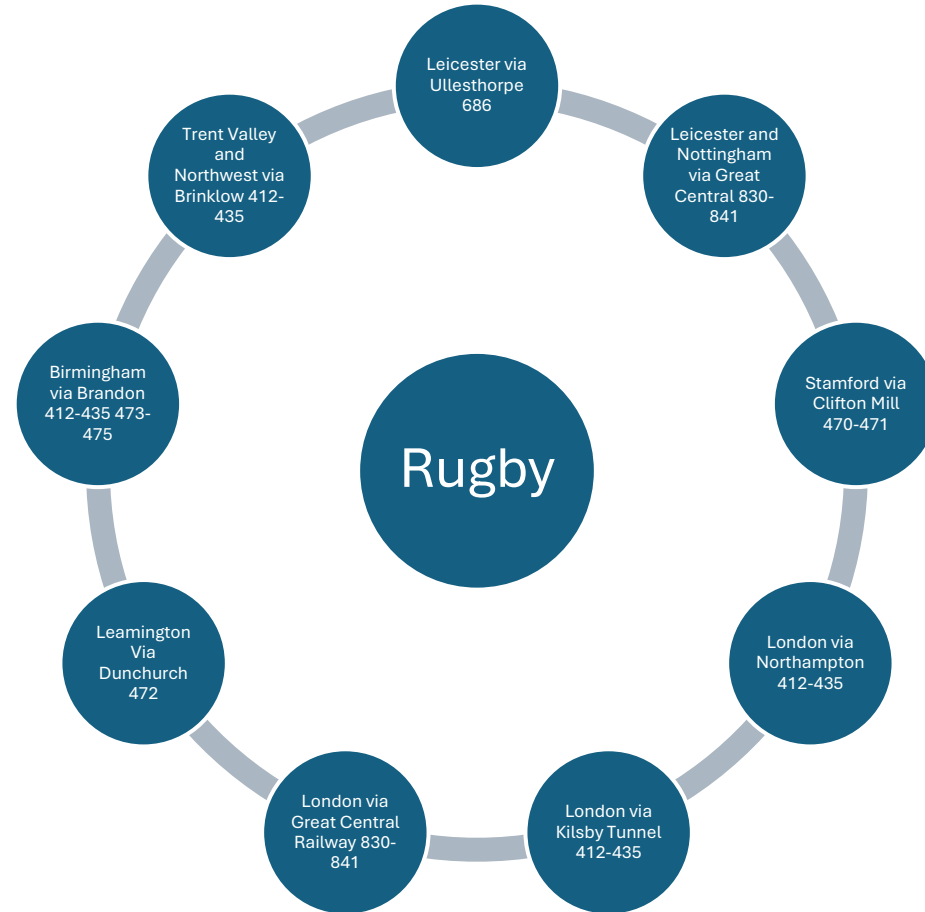

Rugby Area Timetables 1946

LONDON, RUGBY, BIRMINGHAM, WOLVERHAMPTON, STAFFORD, SHREWSBURY, CREWE, MANCHESTER, LIVERPOOL, CHESTER, NORTH WALES, IRELAND, WARRINGTON, PRESTON, CARLISLE, and SCOTLAND

Table with columns for 'Down', 'Week Days', and various train routes. Includes destinations like LONDON (Euston), Willesden Junction, Watford Junction, King's Langley, Aspley, Hemel Hempstead, Berkhamsted, Ting, Cladding, Luton, Leighton Buzzard, Bletchley, Cambridge, Oxford, Banbury, Milton Keynes, Bletchley, Wolverhampton, Castlethorpe, Roade, Blisworth, Northampton, Althorp Park, Long Buckby, Kilsby and Crick, Blisworth, Welton, Rugby, Coventry, Walsall, Dudley, Wolverhampton, Leamington Spa, Rugby, Brinklow, Shilton, Nuneaton, Atherston, Polesworth, Tamworth, Leicfield, Arundale, Rugeley, Colwich, Stafford, and Stafford.

GREAT MALVERN, TEWKESBURY, and ASHCURCH. (Third class only)

Table with columns for 'Week Days only' and 'Sundays' for Great Malvern, Tewkesbury, and Ashchurch routes.

A Lansdown B Passengers change at Gloucester between L.M.S. and G.W. Stations C Arr. 2 25 aft on Saturdays. N Arr. 10 55 mrm on Sats. commencing 8th June T Thursdays and Saturdays U Arr. 3 0 aft on Fridays and Saturdays